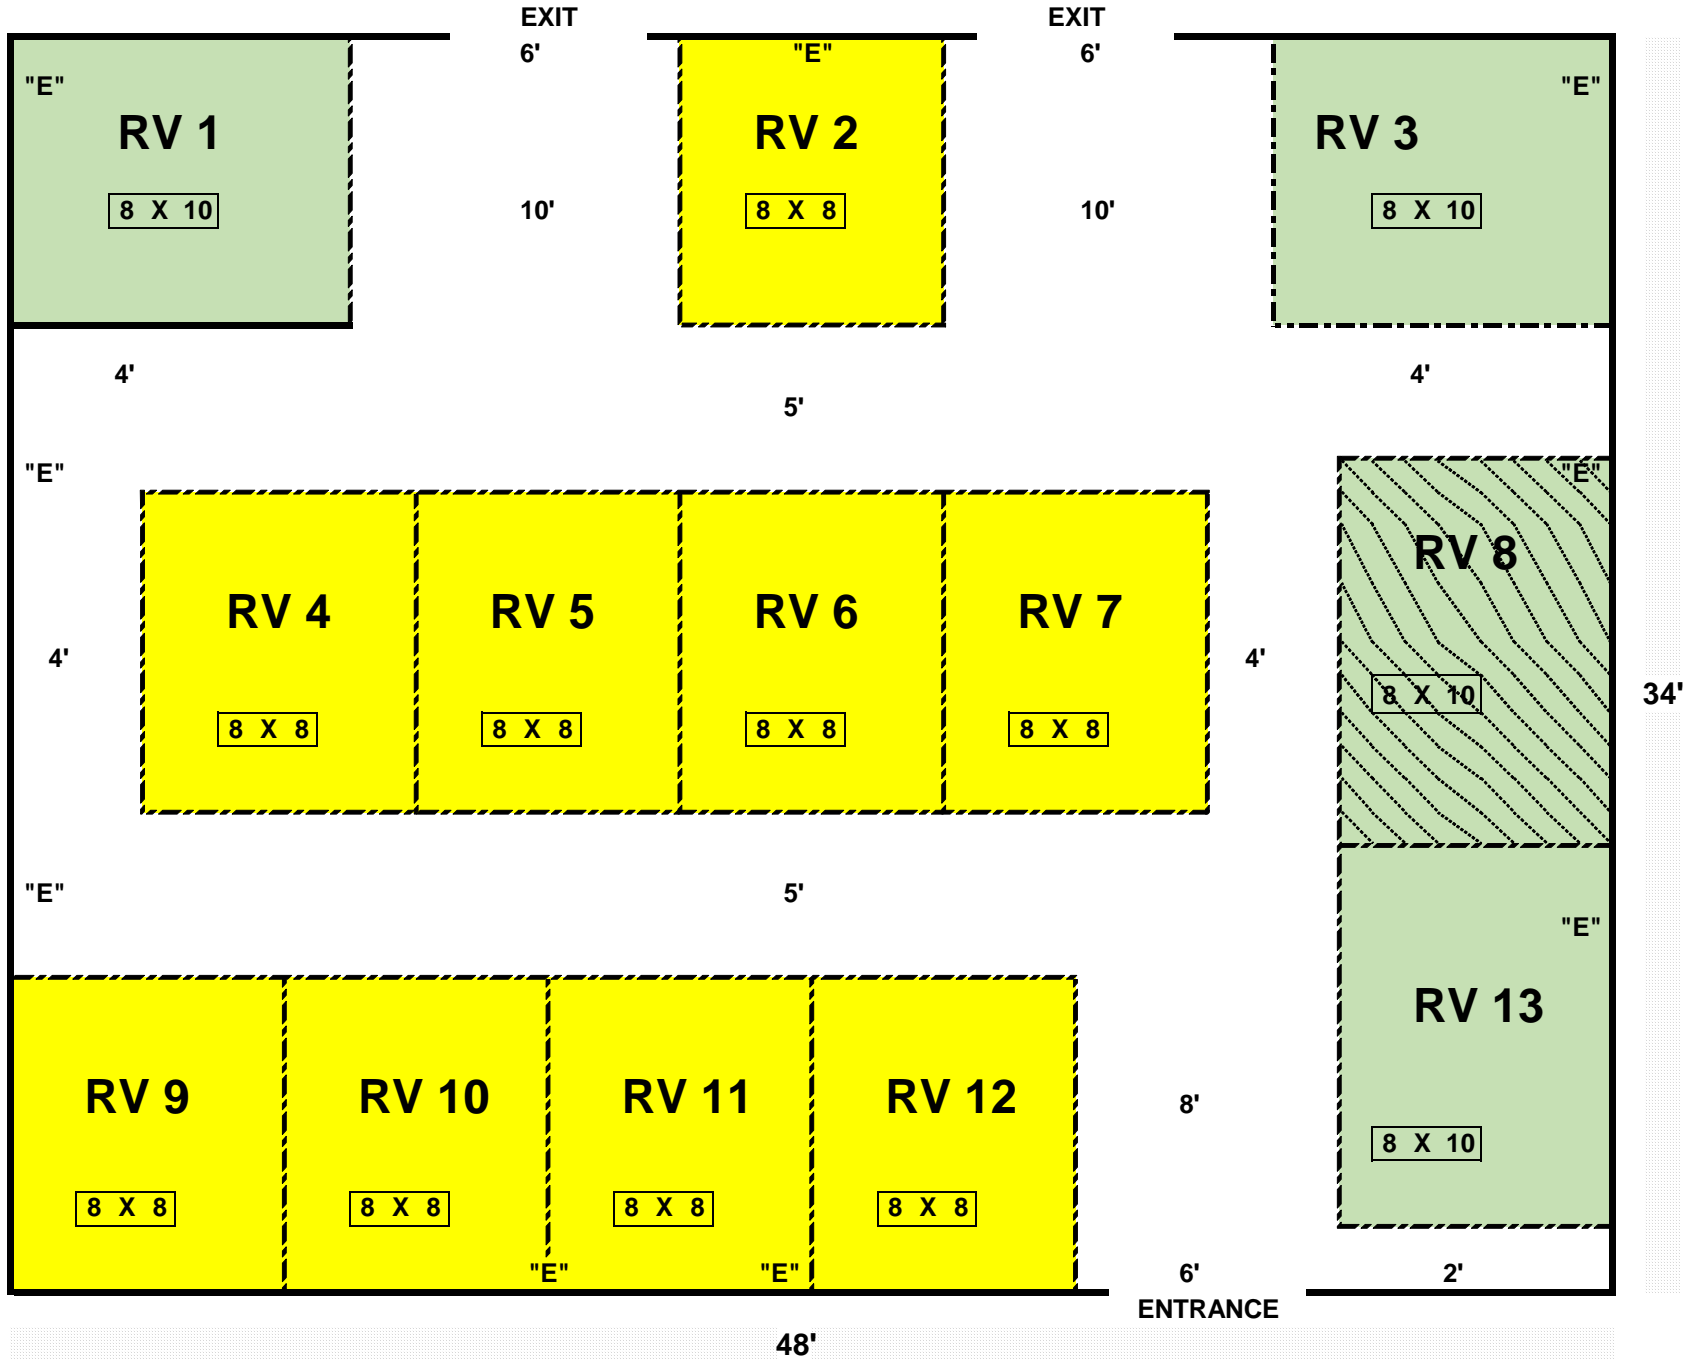

RANCH VIEW ACTIVITY ROOM - 2017

■ = 1'